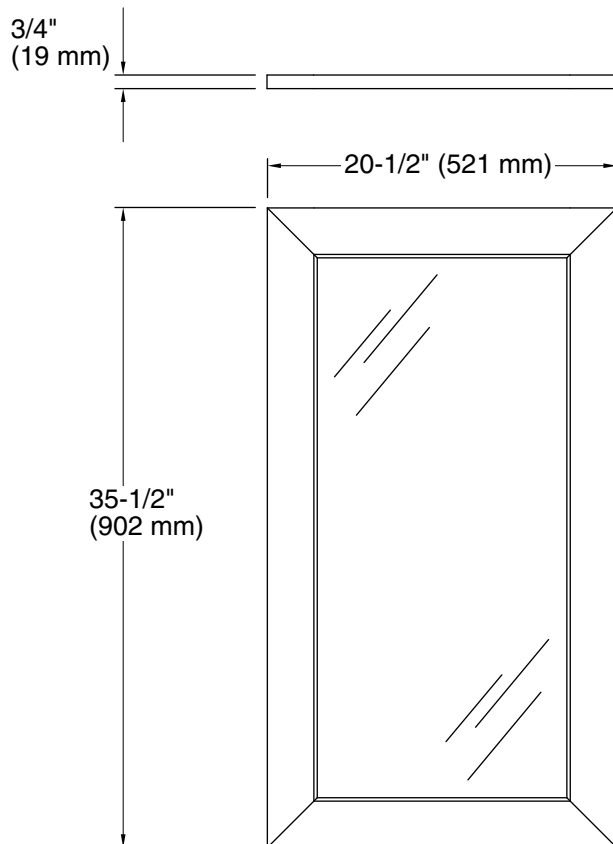

Technical Information

All product dimensions are nominal.